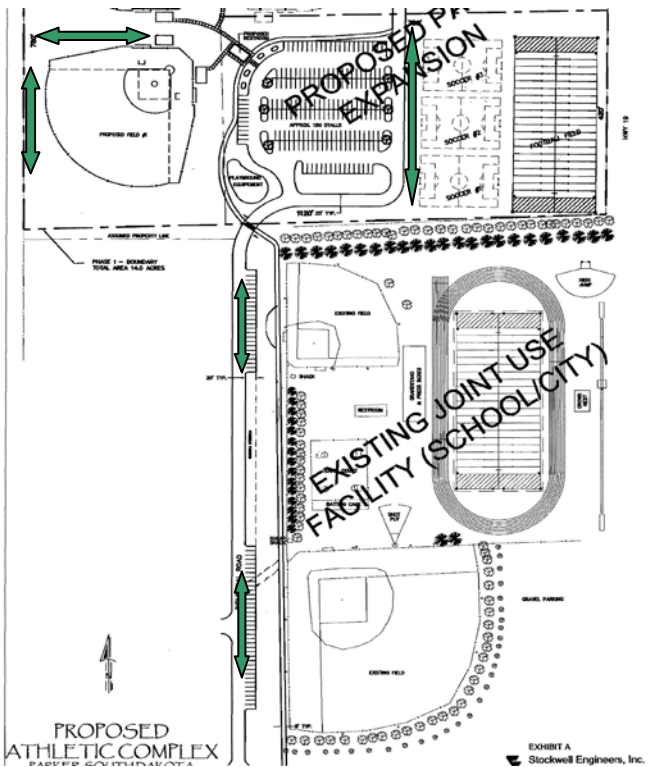

VERMILLION WATERSHED RC&D APPLICANT AREA

Partnerships Serving America's Communities

Tree Planting/Forestry Projects

Green Arrows above indicate where trees were planted

City of Parker Athletic Field Tree Planting – the Parker Athletic field project was installed with financial assistance from a SD Department of Agriculture, Division of Forestry Grant. The project included the planting of 38 trees of 8 varieties for a total project cost of \$3,711. Community members identified this tree planting as an important need for the existing as well as for the recent athletic field complex expansion to provide shade, wind protection and to improve the overall beauty for their community athletic complex gathering area.

Salem Urban & Community Forestry project – was completed with assistance from a SD Department of Agriculture, Division of Forestry Grant. The project included the removal of two aged trees located on the boulevard adjacent to city hall, and the installation of one “Crimson Cloud” Hawthorne & one “Fairview” Norway Maple as their replacements. In the Salem City Park, two “Accolade” Elm & two “Fairview” Norway Maple (pictured below) were planted to improve the recreational and aesthetic resources of the community park.